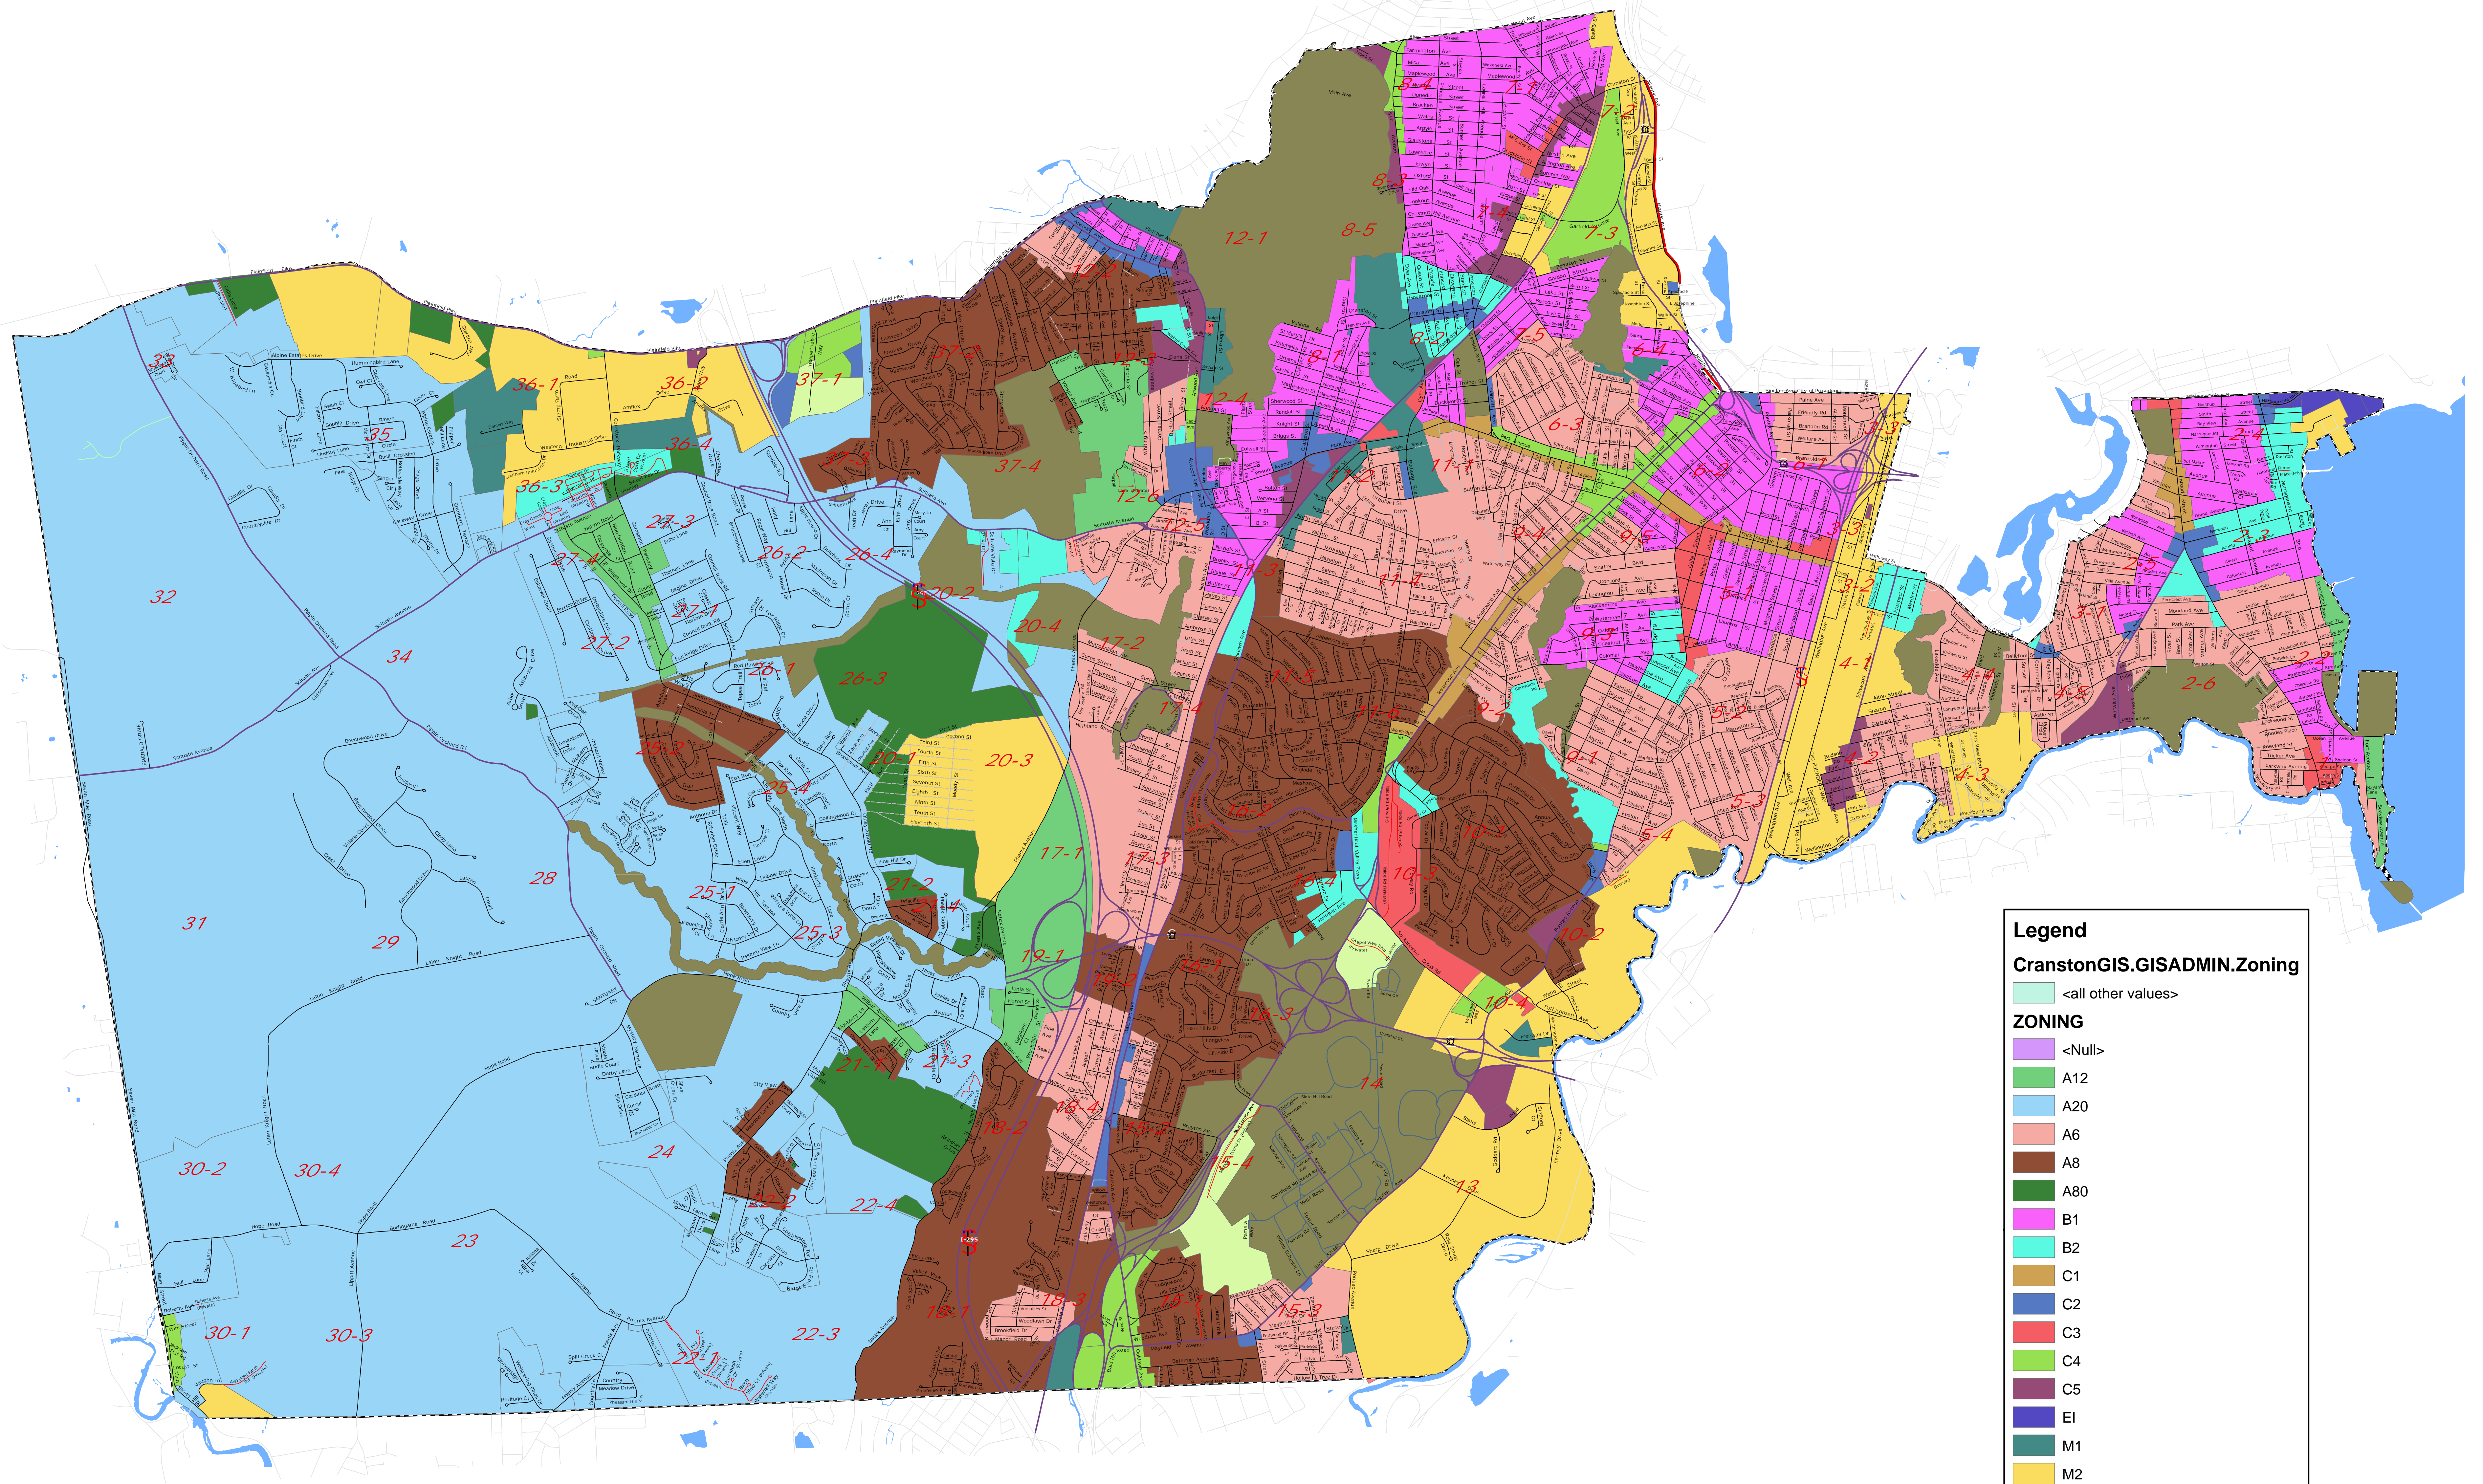

City of Cranston, Rhode Island

Legend
CranstonGIS.GISADMIN.Zoning

<all other values>

ZONING

- <Null>
- A12
- A20
- A6
- A8
- A80
- B1
- B2
- C1
- C2
- C3
- C4
- C5
- E1
- M1
- M2
- MPD
- S1

1 inch = 1,250 feet

0 0.5 1 2 3 4 5 Miles

City of Cranston, Rhode Island
12/31/2010