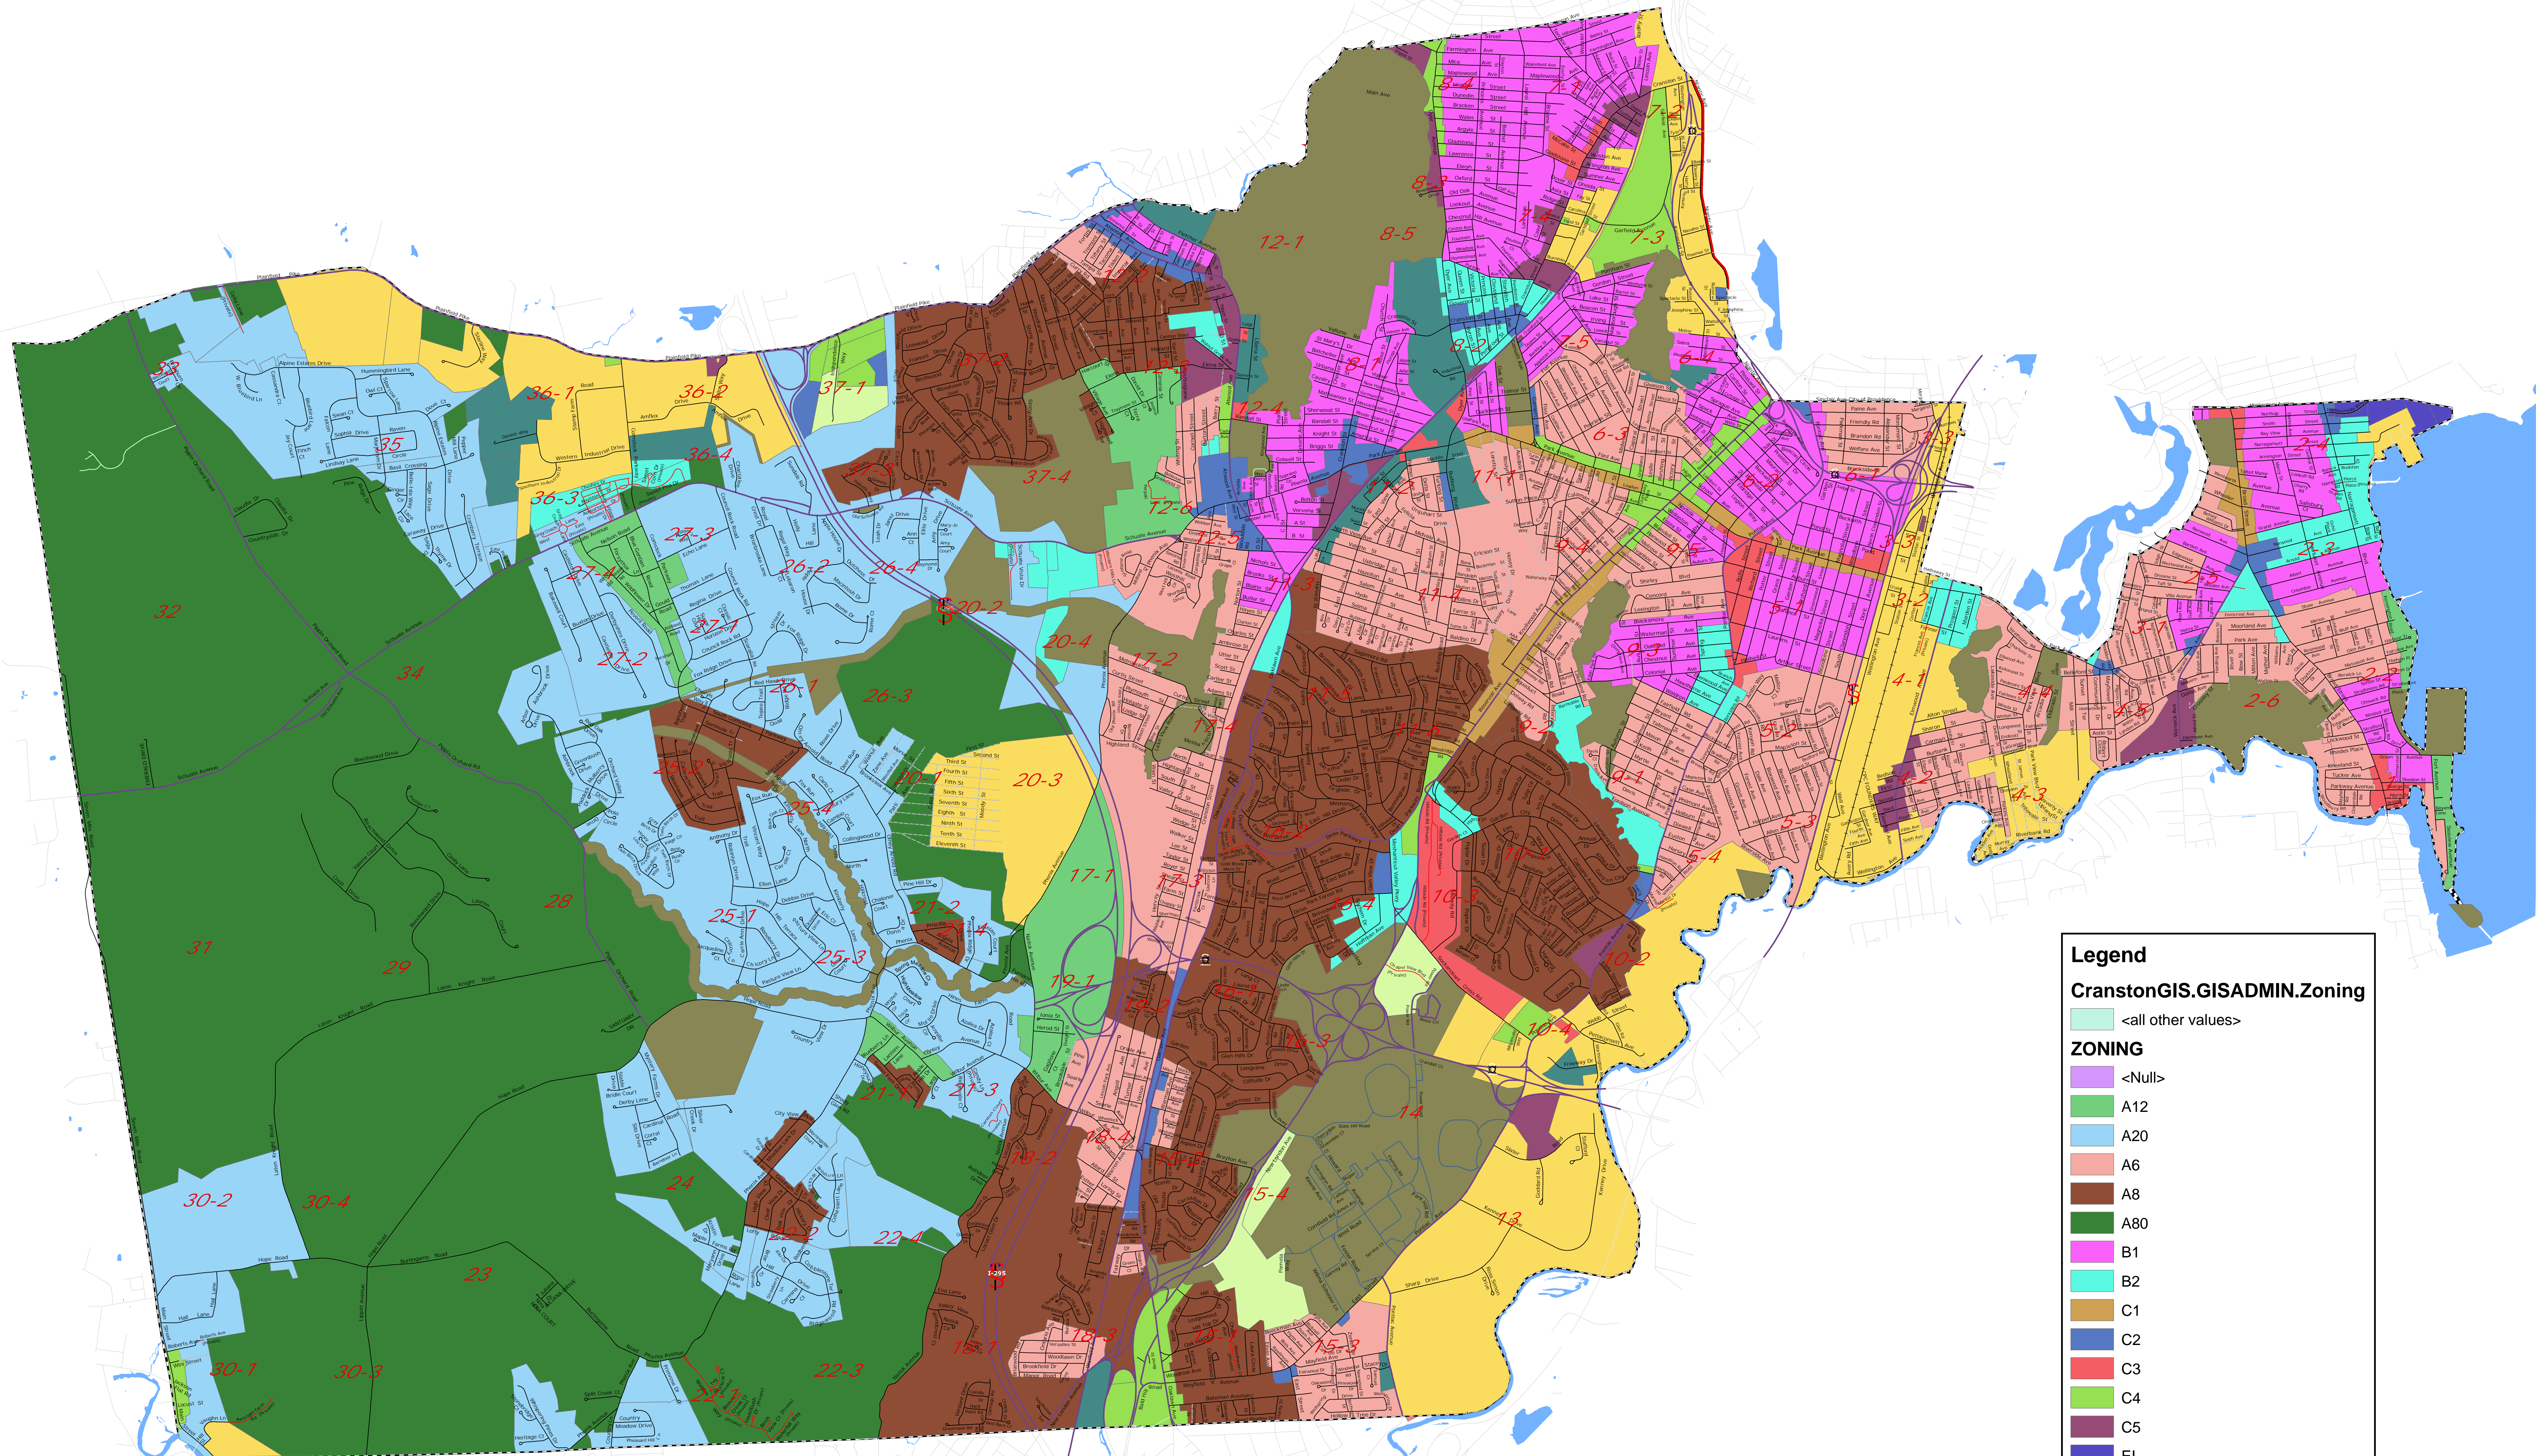

City of Cranston, Rhode Island

Legend
CranstonGIS.GISADMIN.Zoning

- <all other values>
- <Null>
- A12
- A20
- A6
- A8
- A80
- B1
- B2
- C1
- C2
- C3
- C4
- C5
- E1
- M1
- M2
- MPD
- S1

1 inch = 1,250 feet

0 0.5 1 2 3 4 5 Miles

City of Cranston, Rhode Island